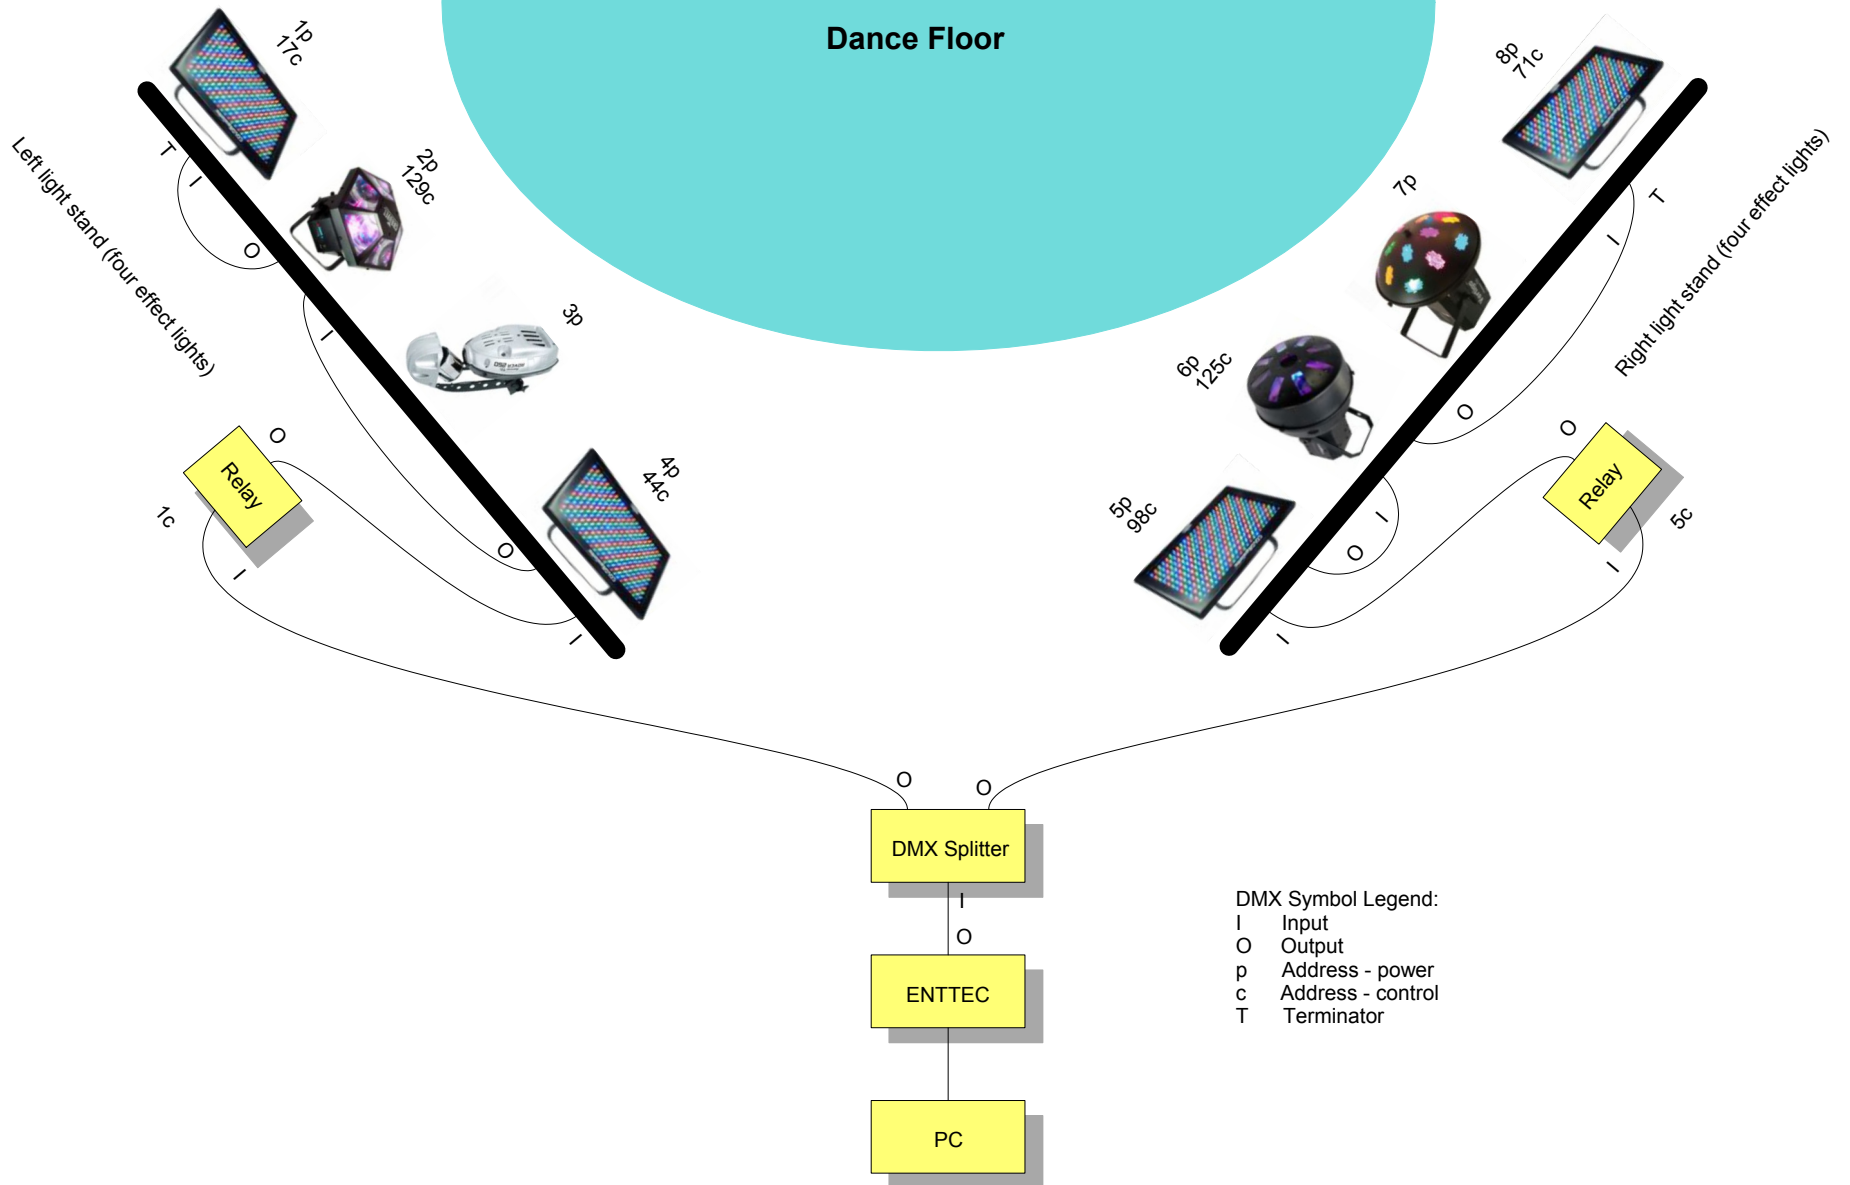

Generations A to Z Gold DMX Light Plan

Dance Floor

DMX Symbol Legend:
 I Input
 O Output
 p Address - power
 c Address - control
 T Terminator